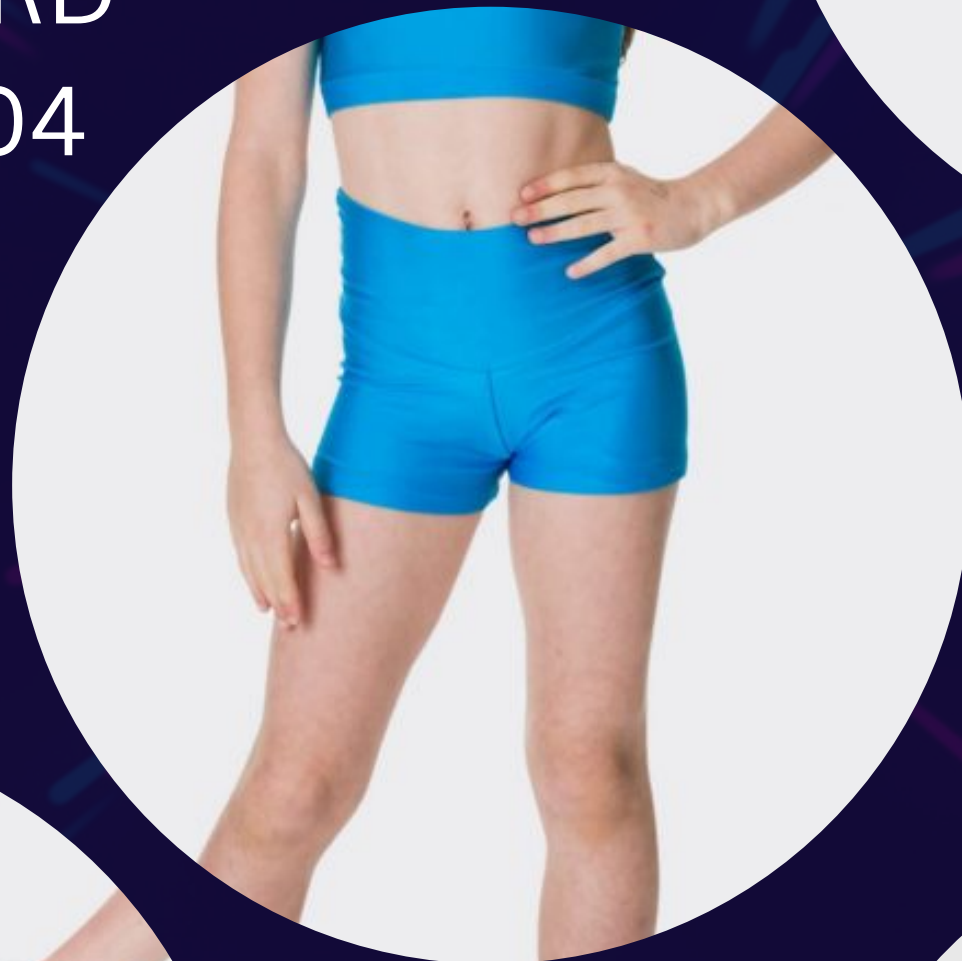

ZARA LEOTARD

TAL04, TCL04

blk

DREAM BIG. WORK HARD. AIM HIGH.

JAZZZ

All ages

HIGHWAIST SHORTS
ADS06, CHS06
in pnk, pur, turq
ZARA LEOTARD
TAL04, TCL04
blk

DREAM BIG. WORK HARD. AIM HIGH.