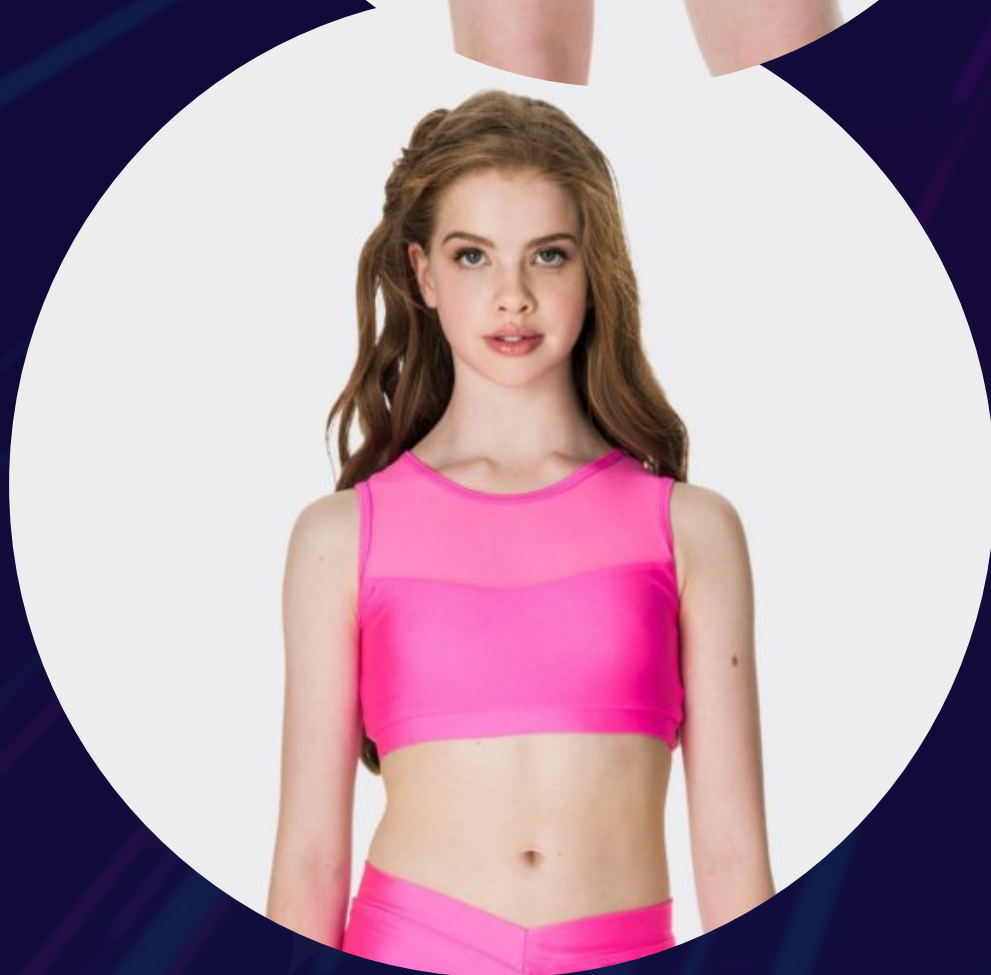

CHEER

All ages

STUDIO 7

HIGHWAIST SHORTS

ADS06, CHS06

in pnk, pur, turq

MESH CROP

ADCT06, CHCT06

in pnk, pur, turq

DREAM BIG. WORK HARD. AIM HIGH.